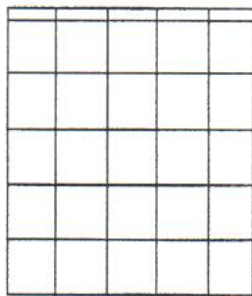

Barre Chord Shapes

© www.justinguitar.com

E form

Maj.

Min.

Dim.(7)^o

A form

Maj.

Min.

Dim.(7)^o

D form

Maj.

Min.

Dim.(7)^o

Half-Diminished
Ø

E form