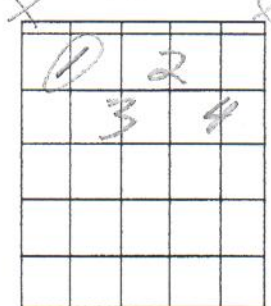

Barre Chord Shapes

© www.justinguitar.com

E form

Maj.

Min.

Dim.(7)^o

A form

Maj.

Min.

Dim.(7)^o

D form

Maj.

Min.

Dim.(7)^o

Half-Diminished
Ø

E form

A form

D form