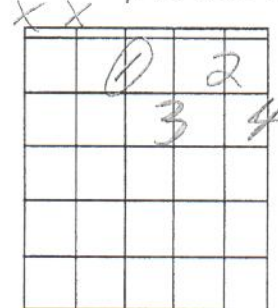

Barre Chord Shapes

© www.justinguitar.com

E form

Maj.

Min.

Dim.(7)^o

A form

Maj.

Min.

Dim.(7)^o

D form

Maj.

Min.

Dim.(7)^o

Half-Diminished
Ø

E form